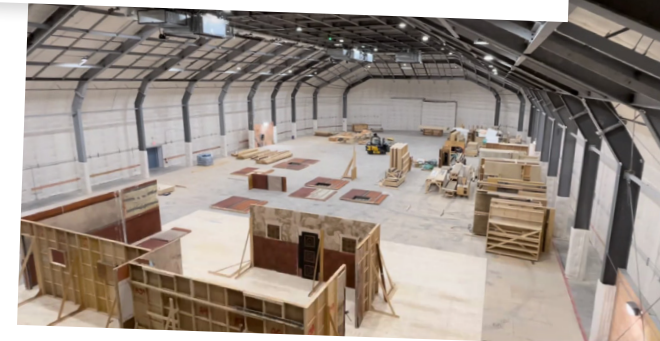

sprung
STRUCTURES

SPRUNG SOUND STAGE SYSTEM

LEADING THE INDUSTRY

YOUR NEW SOUND STAGE, BUILT IN 1/2 THE TIME AT 1/2 THE COST

Sprung Structures is poised to lead the film industry with the most cost-efficient sound stage in the world, without compromising on quality. The industry is experiencing a global shortage of sound stages. Discover the most advanced solution, built at a fraction of the time and cost.

Gain efficiency with optional structures for everything a film crew needs, from transport and catering to makeup and props.

EXCEEDS INDUSTRY STANDARDS

- Unique 4-layer sound attenuation system
- Minimum STC rating of 48
- Accessible loading areas
- Significant power supply
- Meets all HVAC and fire safety requirements

THE VISION IS A REALITY

Sprung, in alliance with Pacifica Ventures and CRC Construction Group, recently built an industry-changing sound stage in Texas. At 22,000 square feet and with a 40-foot lighting grid, the new facility has already hosted Angel Studios' "The Chosen".

Lighting grid concept

CLEAR-SPAN INTERIOR

- Scalable to 24,000 sq. ft. or greater with stage adjacent production offices

A Faster
Way to Build

ABOUT SPRUNG

**The most innovative, versatile
and reliable building solution.**