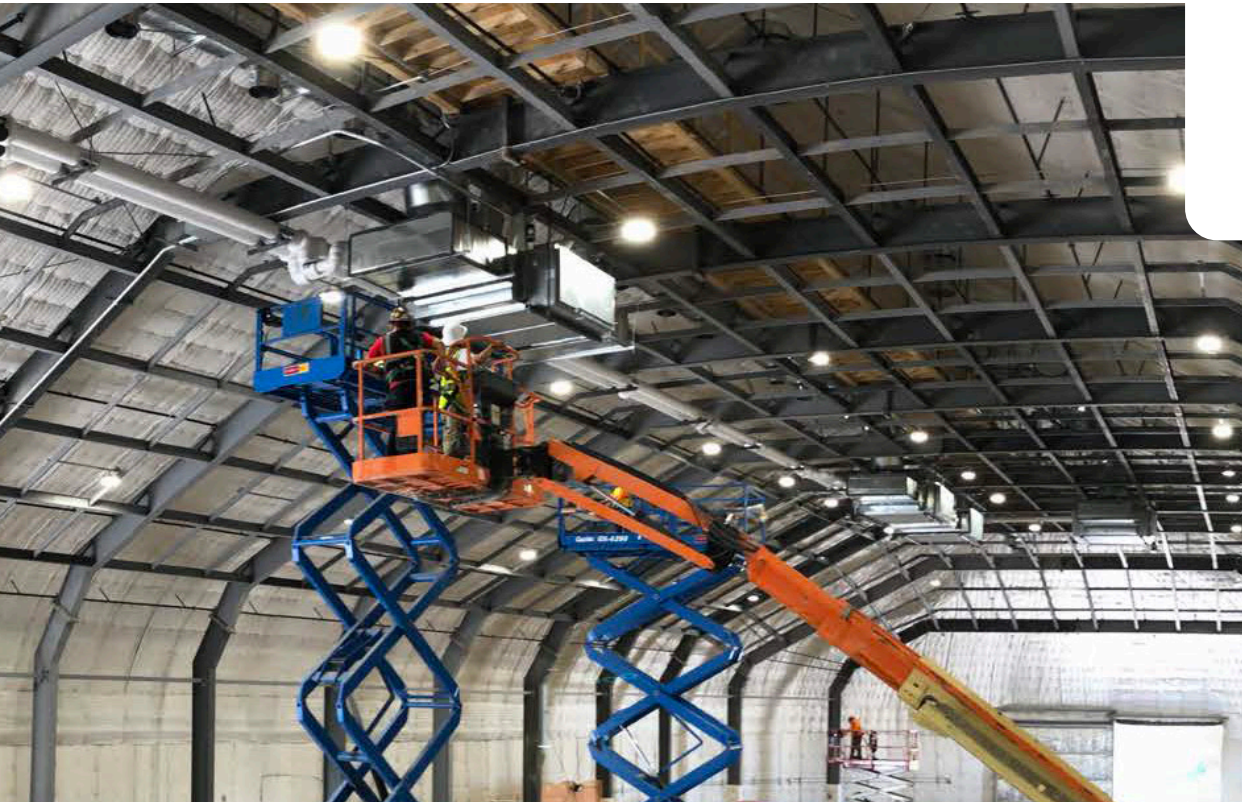

sprung
STRUCTURES

SPRUNG SOUND STAGE SYSTEM

LEADING THE INDUSTRY

YOUR NEW SOUND STAGE, BUILT IN 1/2 THE TIME AT 1/2 THE COST

Sprung Structures is poised to lead the film industry with the most cost-efficient sound stage in the world, without compromising on quality. The industry is experiencing a global shortage of sound stages. Discover the most advanced solution, built at a fraction of the time and cost.

THE VISION IS A REALITY

Sprung, in alliance with Pacifica Ventures and CRC Construction Group, recently built an industry-changing sound stage in Texas. At 22,000 square feet and with a 40-foot lighting grid, the new facility has already hosted Angel Studios' "The Chosen".

CUSTOMIZABLE

KEY FEATURES

Our team is here to help you plan, customize, and budget for a faster and better way to build.

- Sound attenuation system with multi-layers for a STC rating of 48
- 40' lighting grids with more load-bearing capacity than standard lighting grids
- One stage, or multiple for turn-key, full-service film campus

Lighting grid concept

CLEAR-SPAN INTERIOR

- Scalable to 24,000 sq. ft. or greater with stage adjacent production offices

A Faster
Way to Build

ABOUT SPRUNG

**The most innovative, versatile
and reliable building solution.**