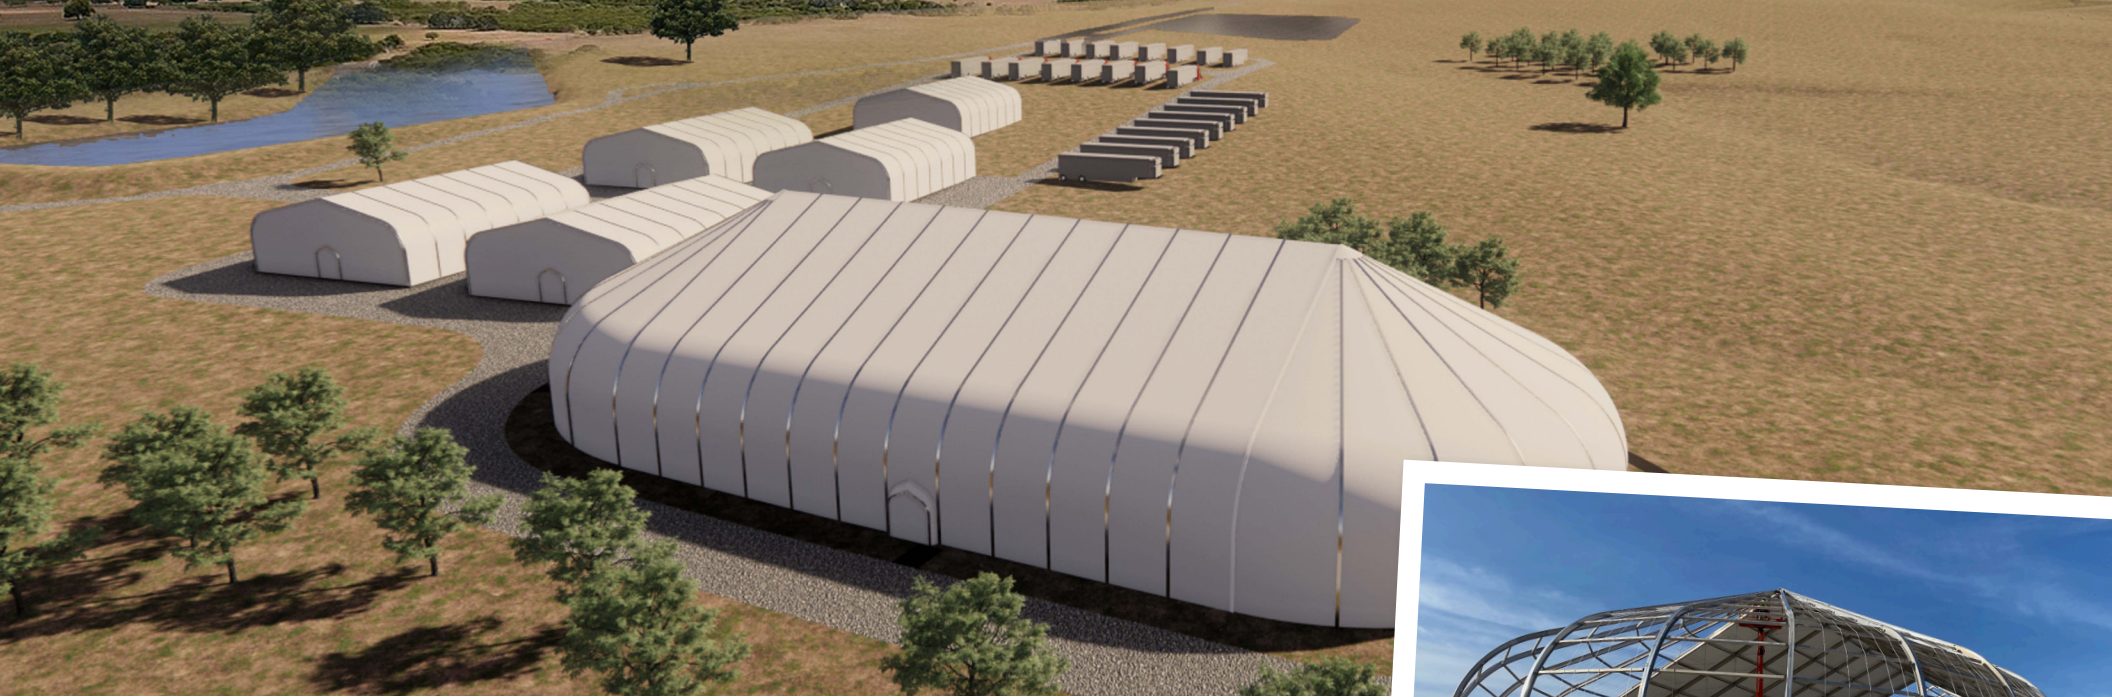

A Faster
Way to Build

ABOUT SPRUNG

**The most innovative, versatile
and reliable building solution.**

Sprung Structures has designed, engineered and built rapid-response buildings for over 130 years. We have created building solutions across multiple industries, including global armed forces, the natural resources industry, manufacturing, technology, education, healthcare, aviation, and sports and recreation.

Our patented tensioned membrane technology outperforms all other building alternatives with a faster, better build.