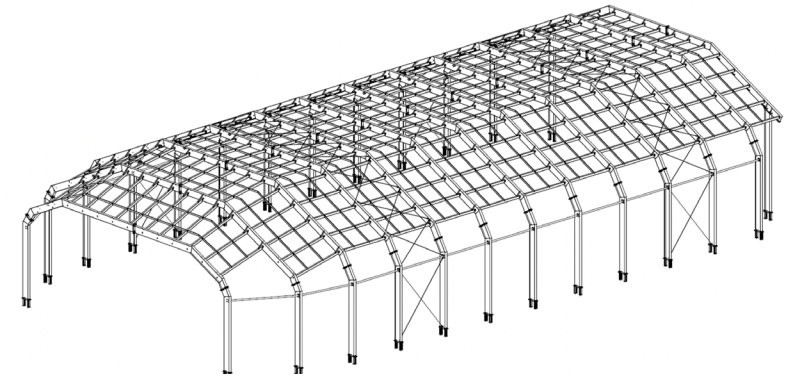

THE VISION IS A REALITY

Sprung, in alliance with Pacifica Ventures and CRC Construction Group, recently built an industry-changing sound stage in Texas. At 22,000 square feet and with a 40-foot lighting grid, the new facility has already hosted Angel Studios' "The Chosen".

CUSTOMIZABLE

KEY FEATURES

Our team is here to help you plan, customize, and budget for a faster and better way to build.

- Sound attenuation system with multi-layers for a STC rating of 48
- 40' lighting grids with more load-bearing capacity than standard lighting grids
- One stage, or multiple for turn-key, full-service film campus